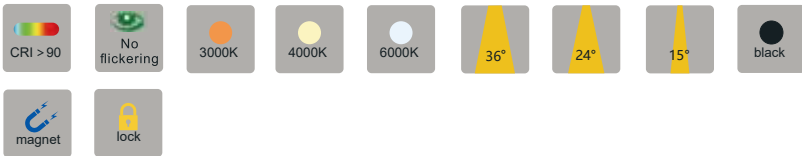

Magnetic Mini Track light 101

PRODUCT DATA

Model	Wattage	Size(L*W*H)	luminous efficacy
TLI-TRM-SP-10w	10W	45*45*100mm	80LM/W
TLI-TRM-SP-20w	20W	60*60*120mm	80LM/W